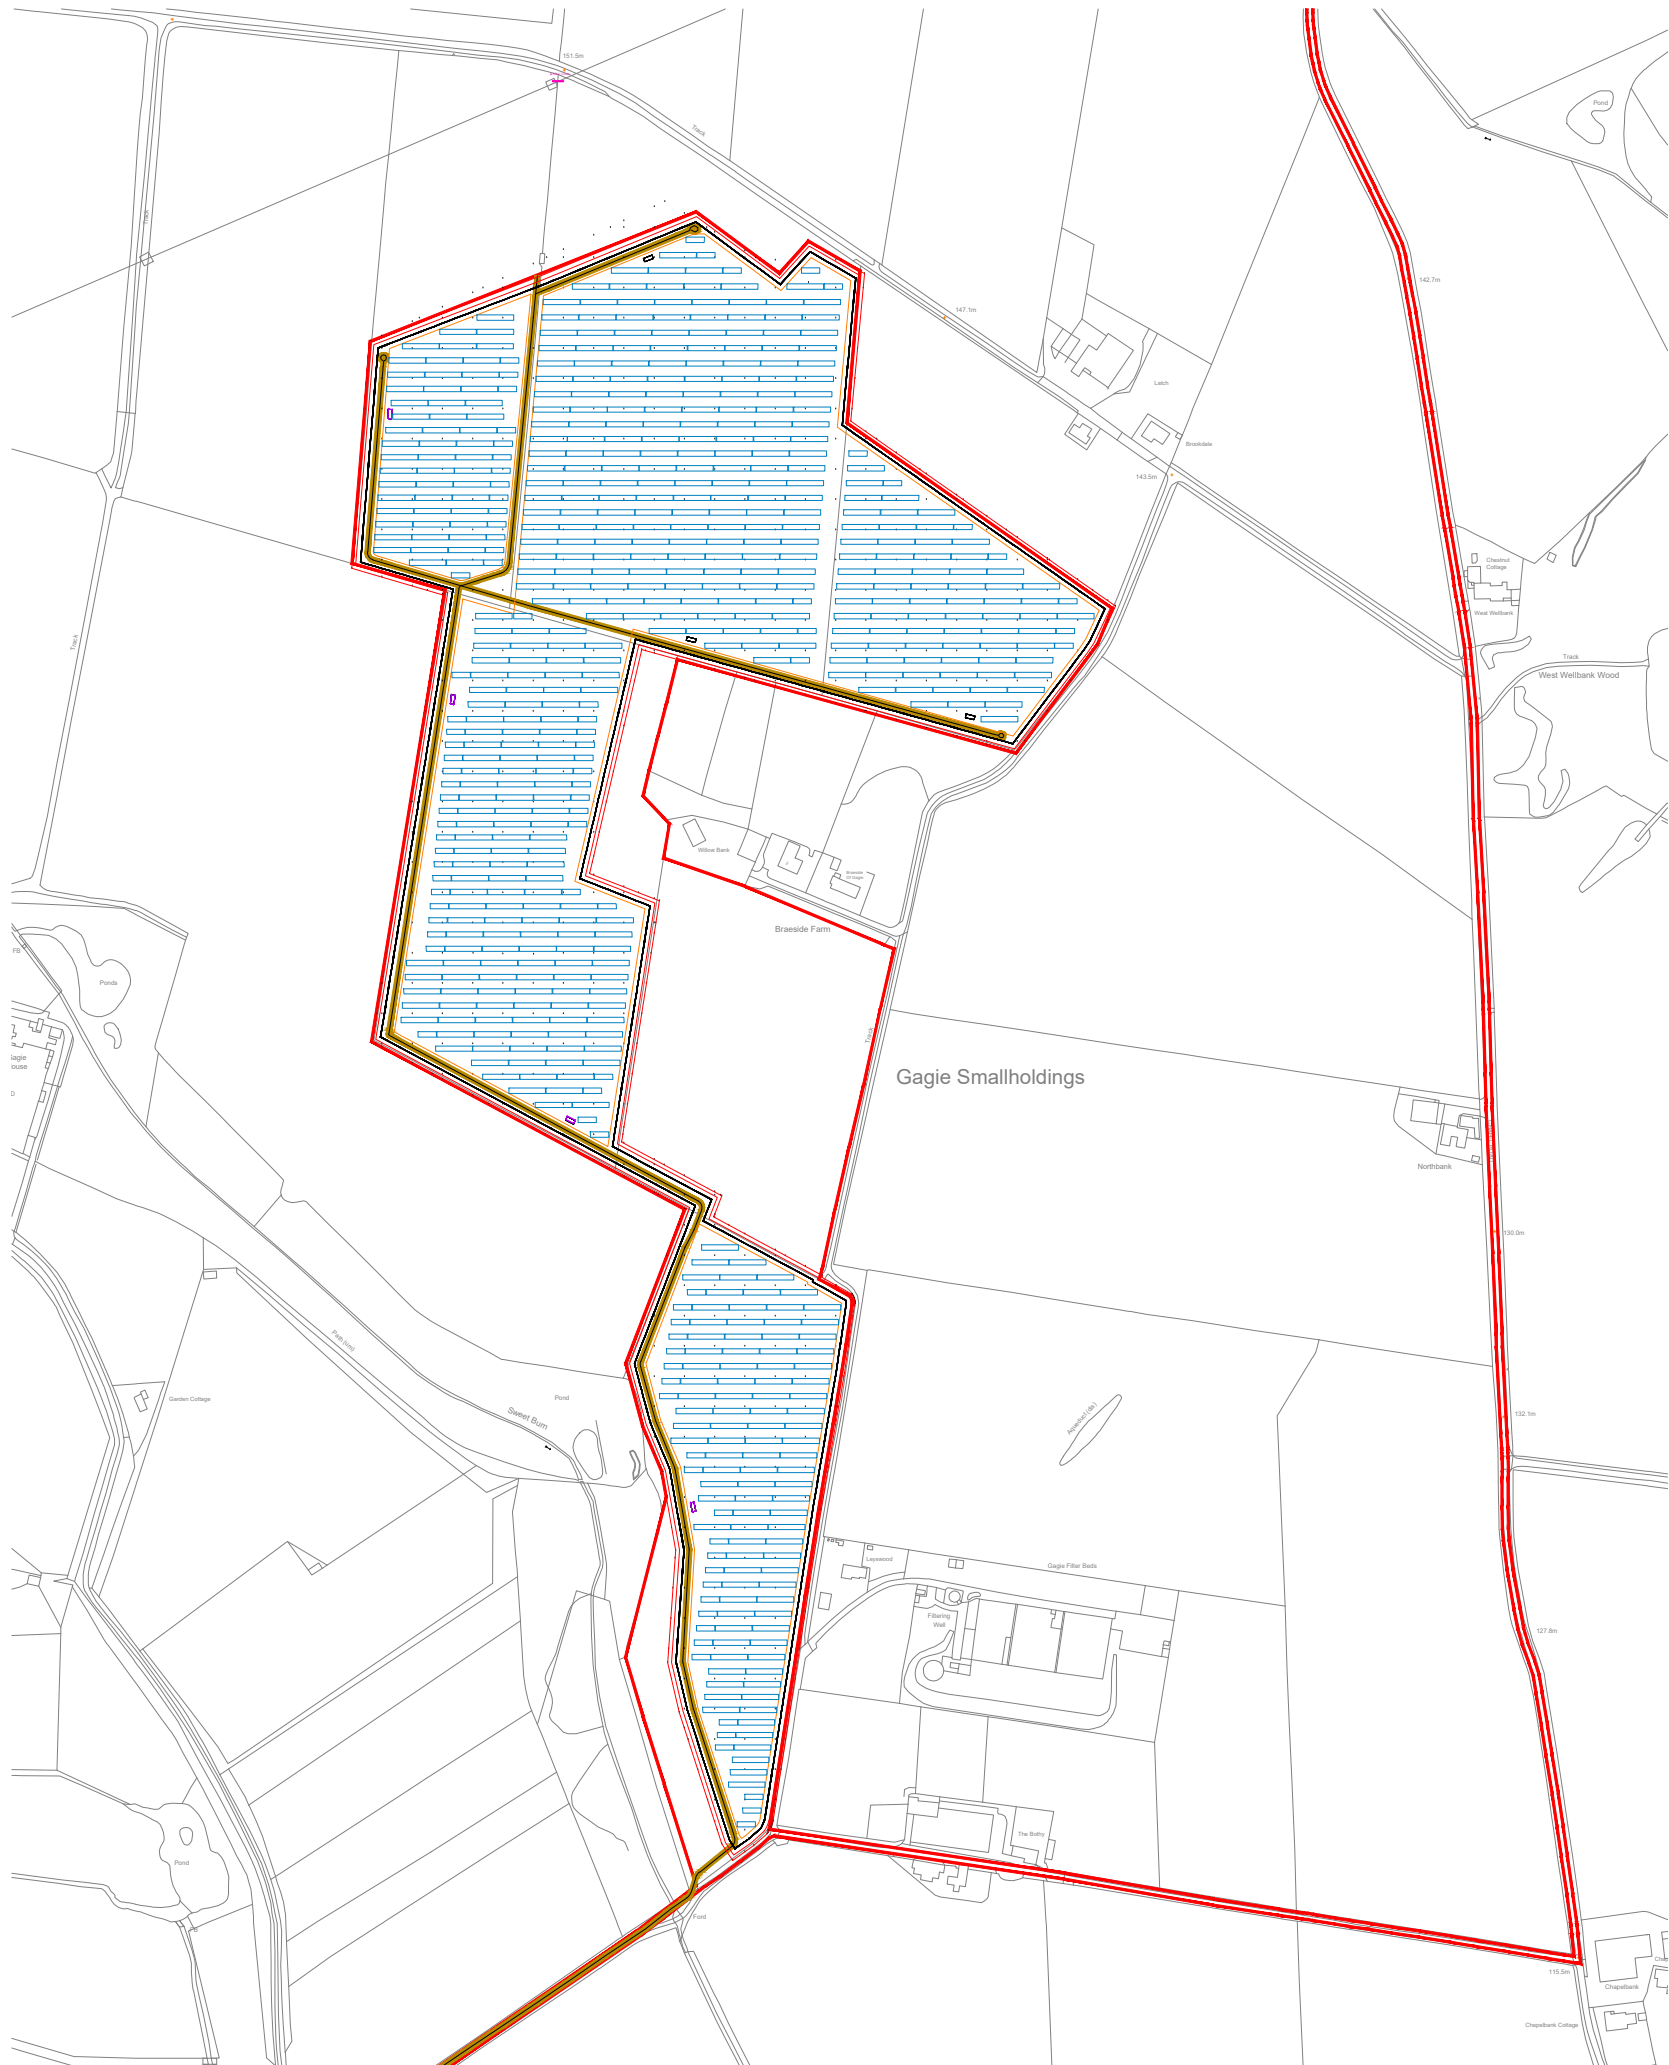

PROJECT	Tealing	DRAWING No.	EDG-116-GA-11-04
TITLE	Solar Panel Layout - Zone 4	SCALE:	1:5000 (A3) DO NOT SCALE FROM DRAWING

REVISION NOTES	First Issue.	 EcoDev Group Overross House Ross Park Ross-on-Wye HR9 7US	DRAWN	JP.H	DATE	24/8/2023	REVISION 1
			APPROVED	JB	DATE	24/8/2023	
			Signature:				