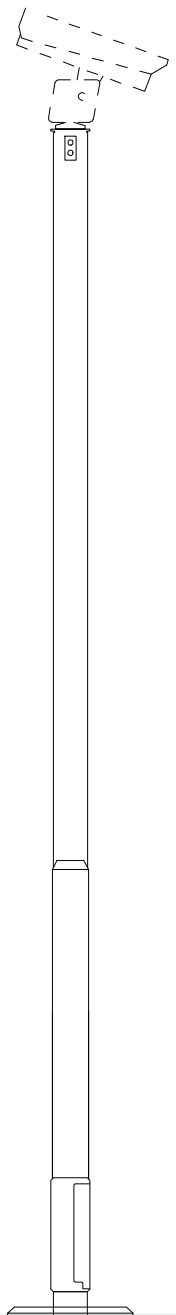

SIDE VIEW

FRONT VIEW

3000mmTYP

Galvanized Steel CCTV Pole

Ground Level

SCALE 1:25@A3