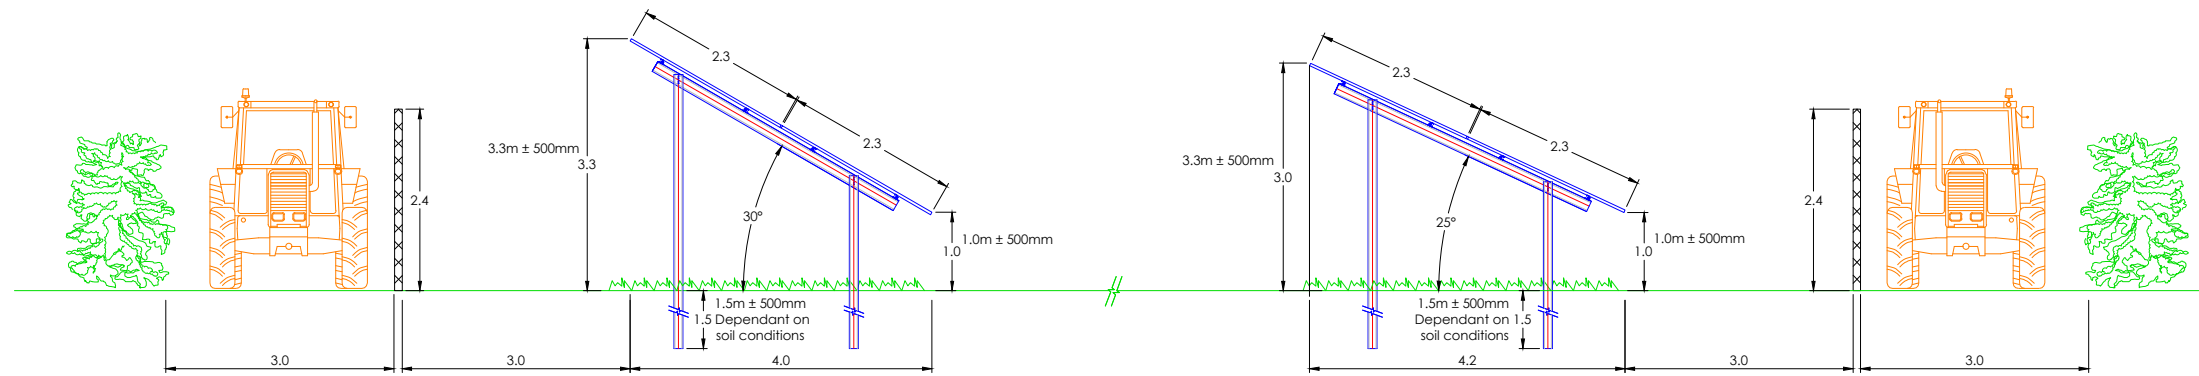

PROJECT	Tealing	DRAWING No.	EDG116-GA-DE-01
TITLE	Typical Details - PV Panel mounting frames	SCALE:	1:100 (A3)

REVISION NOTES	First Issue. 2023/07/26	 EcoDev Group Overross House Ross Park Ross-on-Wye HR9 7US	DRAWN	JP.H	DATE	26/07/23	REVISION
			APPROVED	JB	DATE	26/07/23	1
			Signature:	JB			