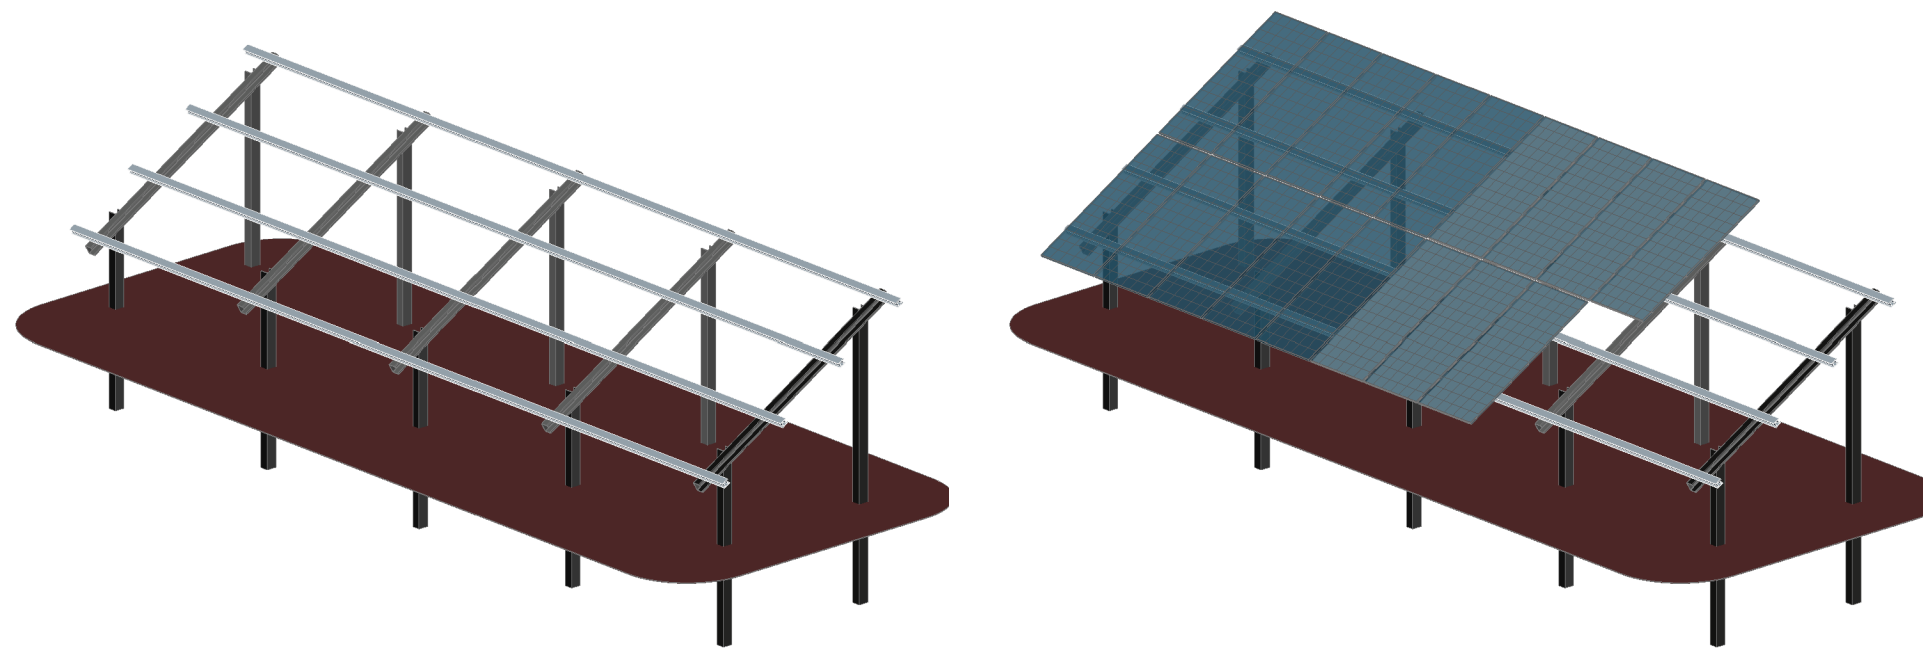

PROJECT	Tealing	DRAWING No.	EDG116-GA-DE-01
TITLE	Typical Details - PV Panel mounting frames	SCALE:	1:100 (A3)

REVISION NOTES	First Issue. 2023/07/26	 EcoDev Group Overross House Ross Park Ross-on-Wye HR9 7US	DRAWN	JP.H	DATE	26/07/23	REVISION
			APPROVED	JB	DATE	26/07/23	1
			Signature:	JB			